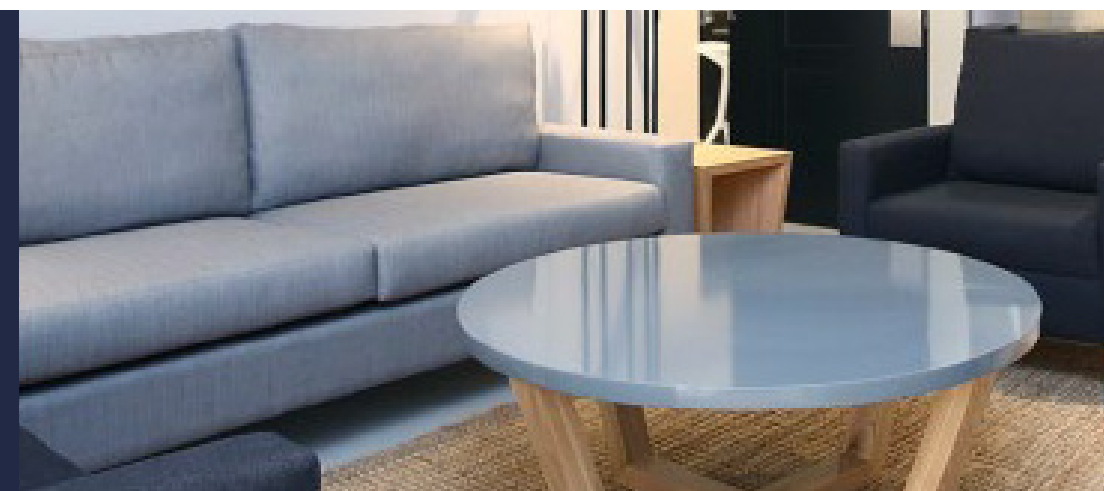

Events, Venues & Entertainment

Everard Read Gallery	6 Jellicoe Avenue, Rosebank	450 m
Circa on Jellicoe	Jellicoe Avenue, Rosebank	500 m
Rosebank Rooftop Market	Baker Street, Rosebank	1.0 km
Wanderers Cricket Stadium	Corlett Drive, Sandton	3.2 km
The Wilds	Houghton Drive, Houghton	5.9 km
Houghton Golf Club	Osborn Rd, Lower Houghton	6.4 km
JHB Country Club	1 Napier Road, Johannesburg	7.5 km
Sandton Convention Centre	161 Maude St, Sandton	10.4 km
Montecasino	William Nicol Drive, Fourways	14.8 km