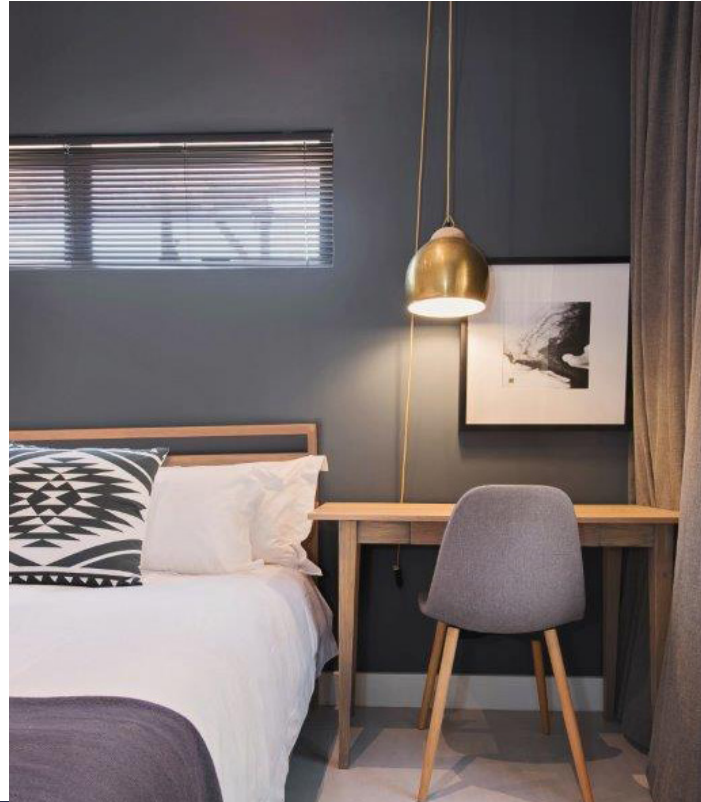

THE RESIDENCY®

SANDHURST

34 Sutherland Avenue, Sandton

Modern Executive Apartments

www.theresidency.co.za

Our portfolio comprises a group of modern executive apartments – centrally located in the heart of the Johannesburg business hub. Each property is within close proximity to public transport and prime shopping destinations.