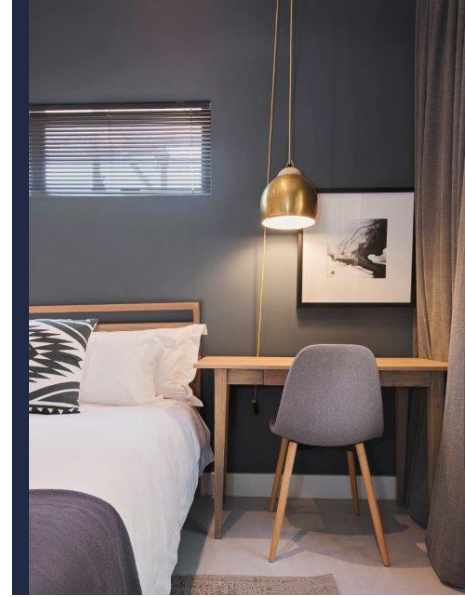

E: bookings@theresidency.co.za
T: + 27 (0)10 501 0050

The Residency Sandhurst

The Residency's fully serviced apartments in Sandhurst can be found on Sutherland Avenue which runs parallel to William Nicol Drive. Our luxury furnished apartments in this central district boast comfort and a sense of elegance for discerning residents who favour convenience above all else.