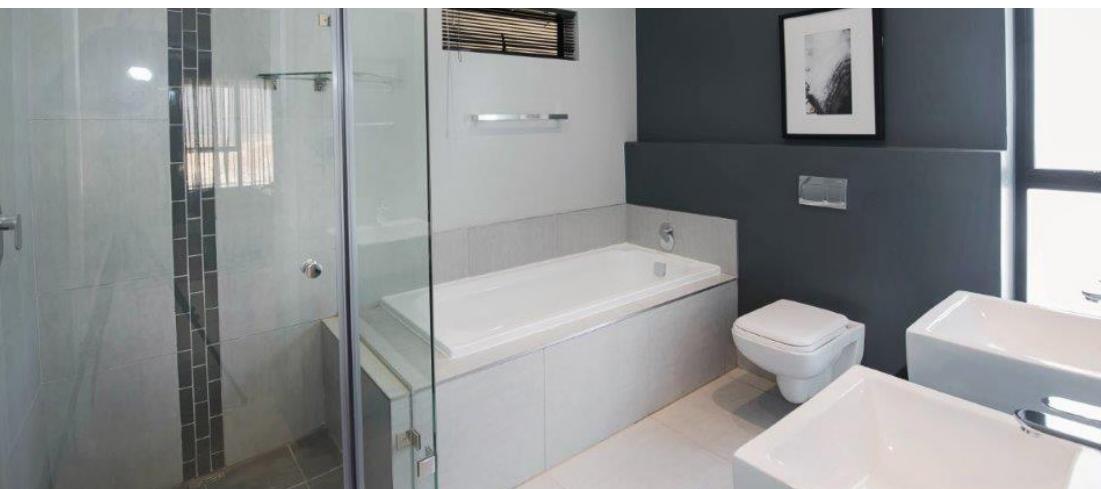

Transport

Sandton gautrain station	Sandton City	3.6 km
Lanseria Airport	Airport Road, Lanseria	28.4 km
OR Tambo	OR Tambo Airport Rd	32.9 km