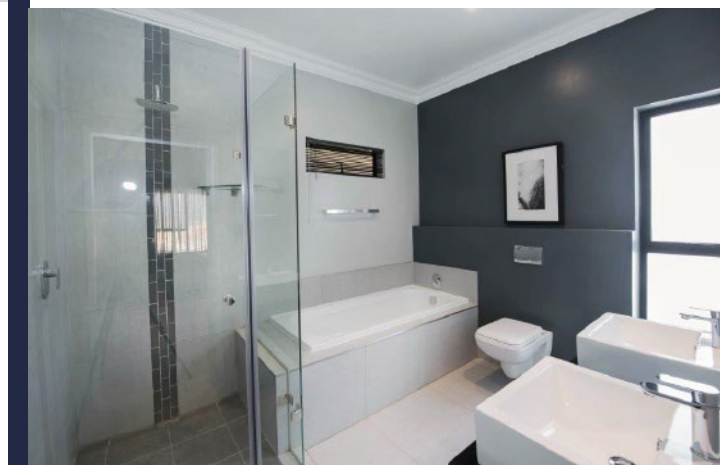

E: bookings@theresidency.co.za
T: + 27 (0)10 501 0050

The Residency Sandhurst

The Residency's fully serviced apartments in Sandhurst can be found on Sutherland Avenue which runs parallel to William Nicol Drive. Our luxury furnished apartments in this central district boast comfort and a sense of elegance for discerning residents who favour convenience above all else.